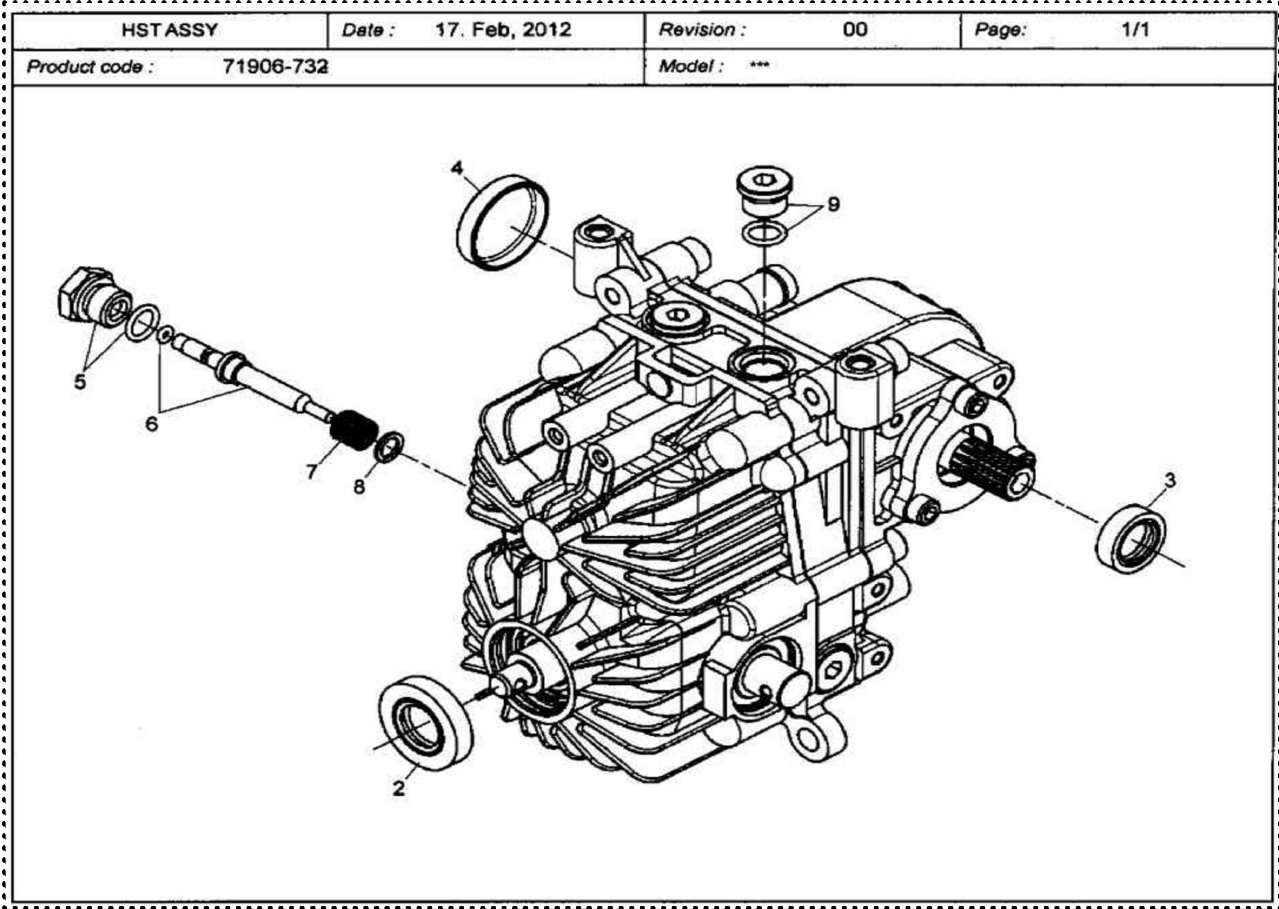

Select brand Product range Model name Search

Select model code ..Choose section < > Reset

Indicate component part ...Choose section < > Reset

Indicate engine model Search ...Choose section < > Reset

※Enter information in the green box to narrow down the search and then click the "Search" button.

- (A)
- (B)
- (C)

Ref.No	Parts.No	Parts.Name	(A)Q'ty	(B)Q'ty	(C)Q'ty	Remark
1	71906-732	HST ASS Y	1			
2	61002-201	OIL SEAL (TC17357)	1			
3	61002-200	OIL SEAL (TC15247)	1			
4	91033-106	!BLIND COVER	1			
5	71906-208	BYPASS PLUG ASSY	1			
6	71906-207	BYPASS SHAFT ASS Y	1			
7	68013-420	SPRING	1			
8	68036-294	WASHER	1			
9	71906-211	PLUG ASS Y	1