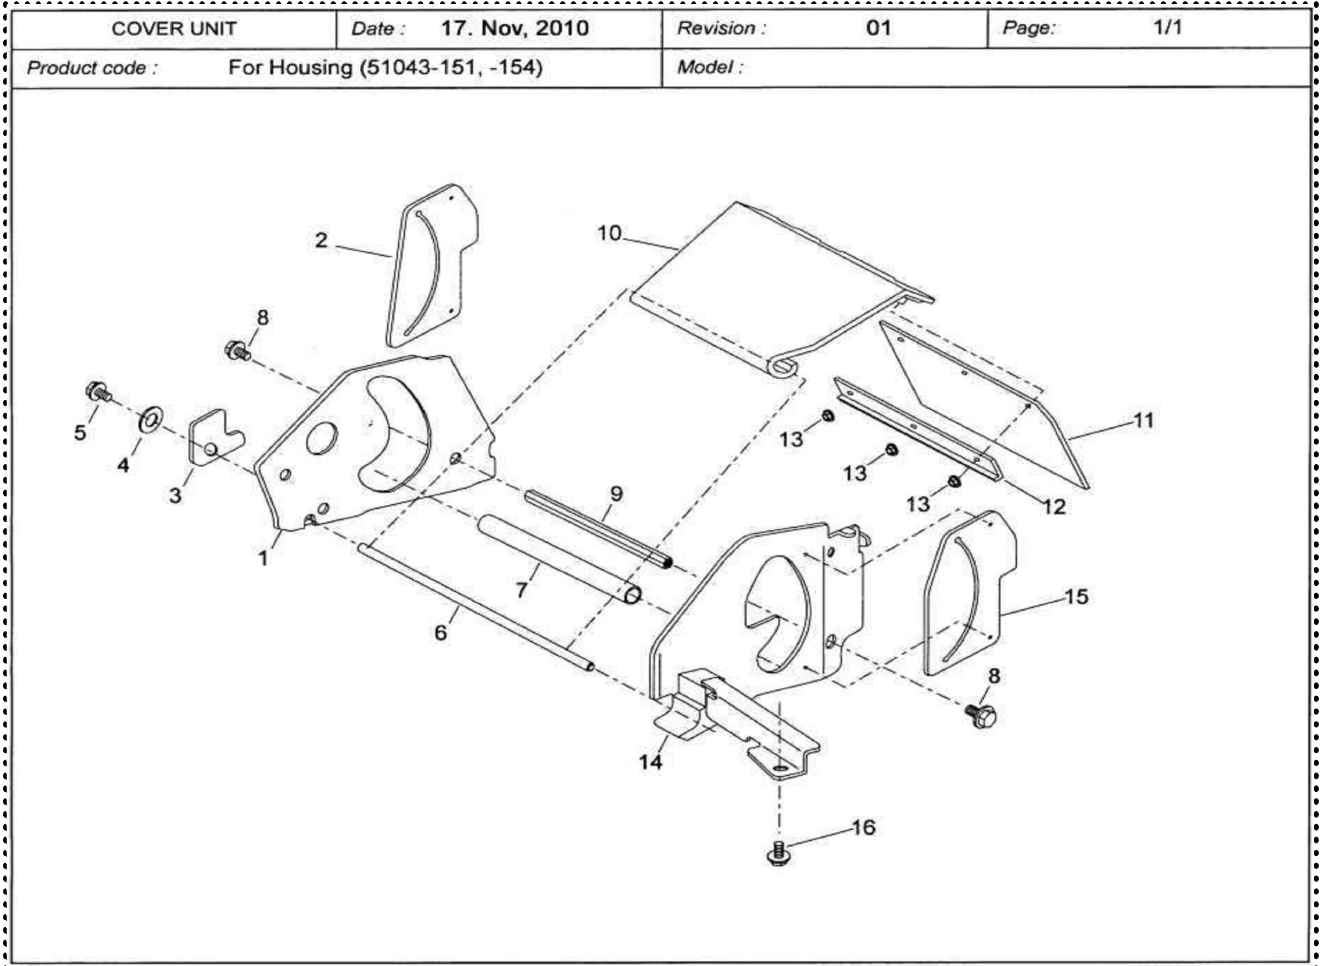

Select brand Product range Model name Search

Select model code ..Choose section < > Reset

Indicate component part ...Choose section < > Reset

Indicate engine model Search ...Choose section < > Reset

※Enter information in the green box to narrow down the search and then click the "Search" button.

- (A) For Housing (51043-151.-154)
- (B)
- (C)

Ref.No	Parts.No	Parts.Name	(A)Q`ty	(B)Q`ty	(C)Q`ty	Remark
1	11006-166	STAY C.P.	1			
2	36080-154	RUBBER SHEET	1			
3	11113-420	STAY	1			
4	613L0800	PLAIN WASHER	1			
5	423U0812	SOCKET SCREW FLANGE	1			
6	64014-373	SHAFT	1			
7	11083-387	COLLAR	1			
8	31057-181	BOLT	2			
9	64014-374	SHAFT	1			
10	51079-124	COVER C.P.	1			
11	36080-153	RUBBER SHEET	1			
12	11050-182	FIXING PLATE	1			
13	569L0400	FLANGE NYLON NUT	3			
14	11006-167	STAY C.P.	1			
15	36080-155	RUBBER SHEET	1			
16	342L0612	FLANGE TAPPING BOLT	1